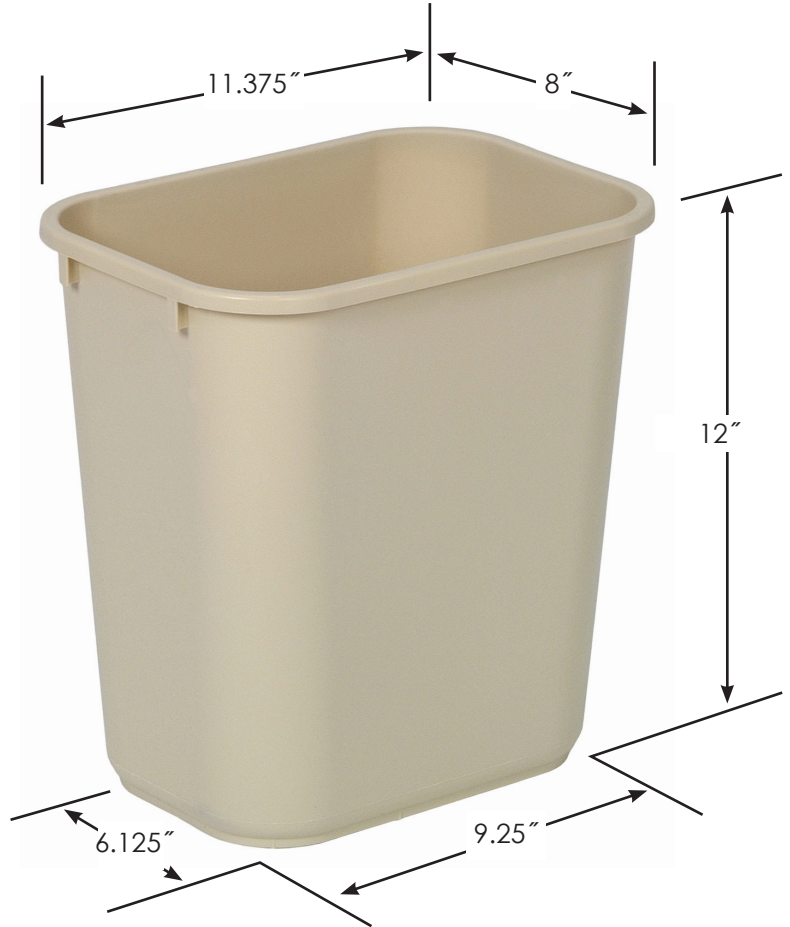

Desk-Side Plastic Wastebasket - Small

Detailed Description: #1358 Plastic Wastebasket
Material: Linear Low Density Polyethylene
Capacity: 13-5/8 quarts (US)
Available Colors: Beige, Black, Brown Grey, Recycle Blue
Carton Quantity: 12 Each / Carton
Shipping Weight: 15.00 lbs.
Carton Cube: 1.68 ft.
Modular Quantity: 32 Cartons / Mod
TI x HI: 8 x 4

Recycle Version

CONTINENTAL
COMMERCIAL PRODUCTS®

© 2017, CCP | ccpmfg.com | 800.325.1051